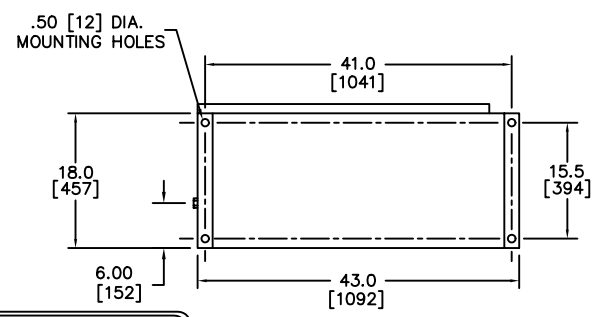

- PILOT DEVICE LEGEND**
- R1. START PUSH BUTTON
 - R2. STOP PUSH BUTTON
 - R3. ALARM HORN

BOTTOM VIEW

NOTES:
ALL DIMENSIONS IN INCHES AND MILLIMETERS ()

VOLTAGE	HORSEPOWER
200V	200-250 HP.
208V	200-250 HP.
230V	250 HP.
380V, 415V	350-400 HP.
460V	500 HP.

DRAWN	/k	11-19-04		METRON, INC. DENVER, CO.
CHECK	RA	11-19-04		
APPD	MLX	11-19-04		
ENCLOSURE DIMENSIONS MODEL MP430 43" CABINET, 18" DEEP ELECTRIC FIRE PUMP CONTROLLER				CD33791
SCALE N.T.S.				SHEET 1 OF 1