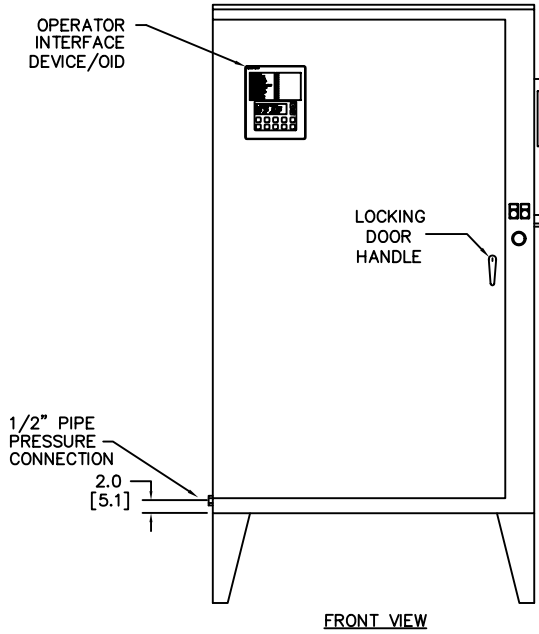

- PILOT DEVICE LEGEND**
- R1. START PUSH BUTTON
 - R2. STOP PUSH BUTTON
 - R3. ALARM HORN

BOTTOM VIEW

NOTES:
ALL DIMENSIONS IN INCHES AND MILLIMETERS ()

VOLTAGE	HORSEPOWER
200V	200-250 HP.
208V	200-250 HP.
230V	250 HP.
380V, 415V	350-400 HP.
460V	500 HP.

DRAWN	/k	11-19-04		METRON, INC. DENVER, CO.
CHECK	RA	11-19-04		
APPD	MLX	11-19-04		
ENCLOSURE DIMENSIONS MODEL MP430 43" CABINET, 18" DEEP ELECTRIC FIRE PUMP CONTROLLER				CD33791
SCALE N.T.S.				SHEET 1 OF 1