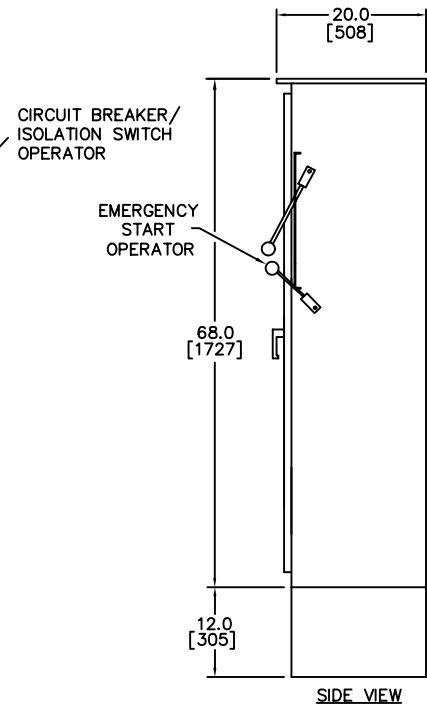

- PILOT DEVICE LEGEND**
- R1. START PUSH BUTTON
 - R2. STOP PUSH BUTTON
 - R3. ALARM HORN

BOTTOM VIEW

NOTES:
ALL DIMENSIONS IN INCHES AND MILLIMETERS ()

VOLTAGE	HORSEPOWER
200V	200-250 HP.
208V	200-250 HP.
230V	250 HP.
380V, 415V	350-400 HP.
460V	500 HP.

DRAWN	/k	11-19-04		METRON, INC. DENVER, CO.
CHECK	RA	11-19-04		
APPD	MLX	11-19-04		
ENCLOSURE DIMENSIONS MODEL MP430 43" CABINET, 18" DEEP ELECTRIC FIRE PUMP CONTROLLER				CD33791
SCALE N.T.S.				SHEET 1 OF 1