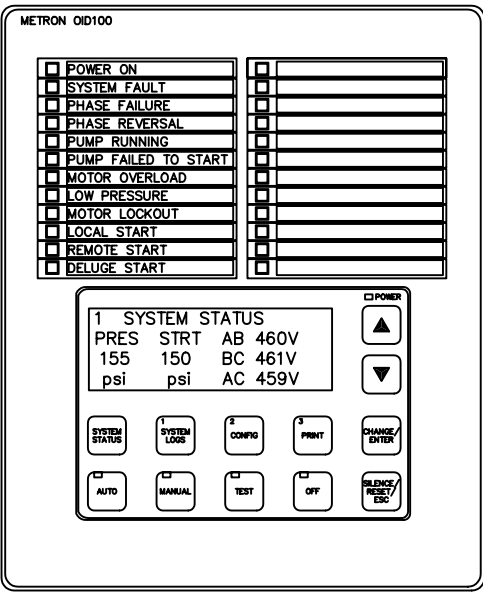

- PILOT DEVICE LEGEND**
- R1. START PUSH BUTTON
 - R2. STOP PUSH BUTTON
 - R3. ALARM HORN

BOTTOM VIEW

NOTES:
ALL DIMENSIONS IN INCHES AND MILLIMETERS ()

VOLTAGE	HORSEPOWER
200V	200-250 HP.
208V	200-250 HP.
230V	250 HP.
380V, 415V	350-400 HP.
460V	500 HP.

DRAWN	/k	11-19-04		METRON, INC. DENVER, CO.
CHECK	RA	11-19-04		
APPD	MLX	11-19-04		
ENCLOSURE DIMENSIONS MODEL MP430 43" CABINET, 18" DEEP ELECTRIC FIRE PUMP CONTROLLER				CD33791
SCALE N.T.S.				SHEET 1 OF 1